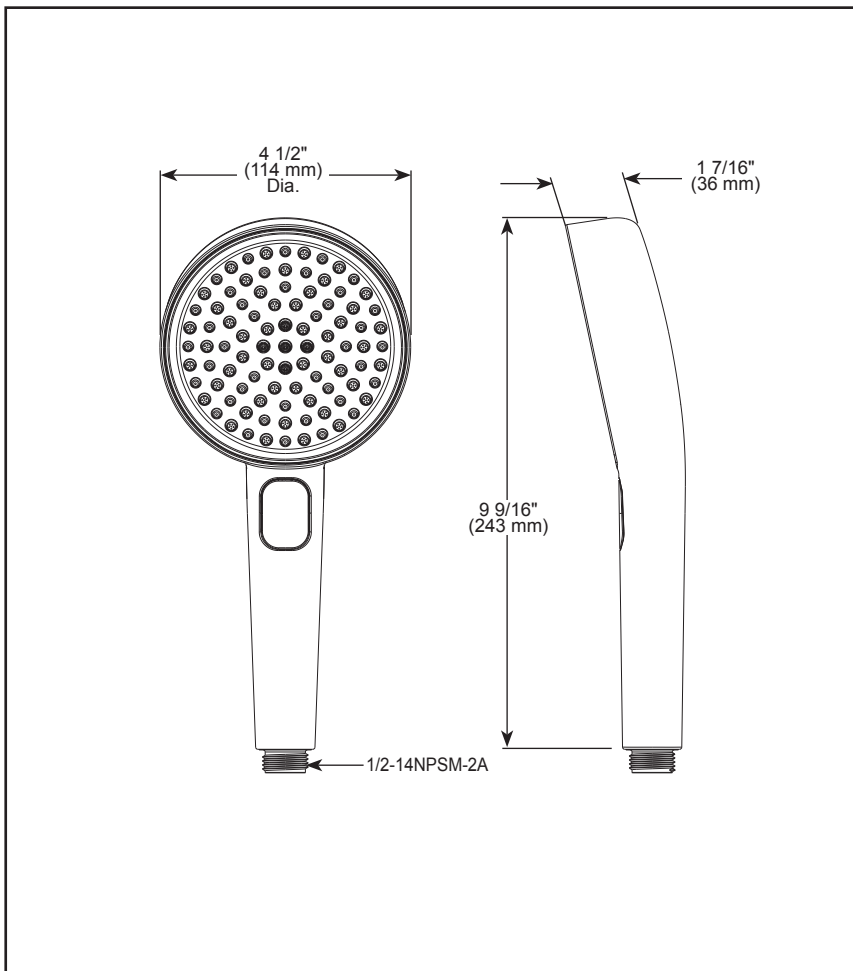

WARRANTY:

- Parts and Finish – Lifetime limited warranty; or for commercial purchasers, 10 years for multi-family residential (apartments and condominiums) and 5 years for all other commercial uses, in each case from the date the product is received by the original purchaser or their authorized representative (installation contractor, etc.).
- Please go to www.deltafaucet.com for the complete details of our limited warranty.